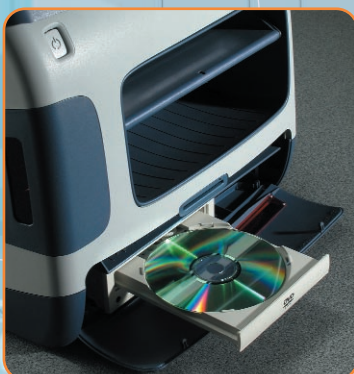

**OLIVETTI
TECNOST**

Lottery Terminal

Easy to use

The large 12-inch touch screen colour display allows for a very user-friendly interface thus simplifying and minimizing the need for training.

Advanced scanning

The scanner reads coupons in any direction, totally independent of the skew factor. The feeder can also accept a stack of gaming slips for automatic processing. Furthermore the unit can handle full-page A4 documents to provide extra services.

Physical characteristics

Base unit: 360 x 403 x 422 mm (WxHxD); ~12 kg.
Printer: 190 x 205 x 284 mm (WxHxD); ~2,2 kg.

Main features and options

- 12,1 inch TFT colour backlit display and touch screen
- Optical scanner with automatic feeder for full-image acquisition, OCR, bar code and mark recognition
- Thermal printer with automatic cutter and large paper roll (impact printer on request)
- Variety of customer displays
- Integrated CD/DVD-ROM reader
- Integrated hard disk unit
- Security module for encryption and payment
- Bar code reader for instant lottery tickets
- External service keyboard
- Smart card reader ISO 7816
- Standard operating systems